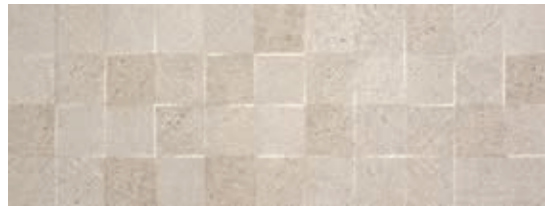

H O M E S T O N E

PORCELÁNICO · PORCELAIN · GRÈS CÉRAME · FEINSTEINZEUG

SAND

PEARL

ARGENT

GREY

COLOR	60X120CM RECT · 24"X47" RECT.	100X100CM RECT · 40"X40" RECT.	60X60CM RECT · 24"X24" RECT.	20OUT 60X60CM RECT · 24"X24" RECT.
ARGENT MT	CAN5GS	CAM7GS	CA5FCS	CAN6BS
GREY MT	CAN5ES	CAM7ES	CA5FBS	-
PEARL MT	CAN5ES	CAM7ES	CA5FBS	-
SAND MT	CAN5ES	CAM7ES	CA5FBS	CAN6BS

H O M E S T O N E

REVESTIMIENTO PASTA BLANCA · WHITE BODY WALL TILE · FAÏENCE PÂTE BLANCHE · WEISSSCHERBIGE WANDFLIESEN

33,3X90CM · 13"X36"

SAND LIGHT MT

UB05EB

CR SAND LIGHT MT

UB05FR

WHITE LIGHT MT

UB05EB

CR WHITE LIGHT MT

UB05FR

PEARL LIGHT MT

UB05EB

CR PEARL LIGHT MT

UB05FR

HOMESTONE CR SAND LIGHT MT RECT. 33,3X90CM · 13"X36" / HOMESTONE SAND MT RECT. INOUT 60X60CM · 24"X24"